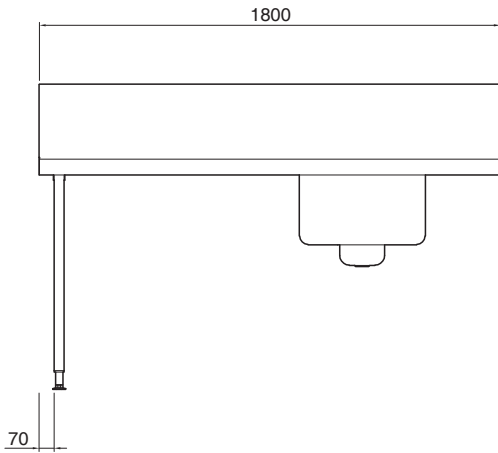

Short Form Specification

Item No.

For hood type dishwashers. Constructed in 304 AISI stainless steel with backsplash mm250h. N. 2 square 40x40mm tubular legs on height-adjustable feet. Bowl size mm500x400x250h with drain hole and strainer. Basket direction: from left to right.

Construction

- Stainless steel feet 50 mm adjustable in height to ensure that tables drain back into the dishwasher.
- 700x500x300mm bowl available upon request.
- Included splashback to prevent water spatter.
- Deep anti-drip profiles completely folded with lower edge for safe and easy cleaning.
- All surfaces smooth with polished finish.
- 40x40 mm square tubular legs in AISI 304 stainless steel.
- 304 AISI stainless steel construction throughout.

APPROVAL: _____

Front**Side****Top****Key Information:**

External dimensions, Width:

865333 (PTSBHT18L) 1800 mm

External dimensions, Depth: 745 mm

External dimensions, Height: 1170 mm

Net weight: 18 kg

Splashback Dimensions, Height: 300 mm

Basin dimensions: 500x400x300h