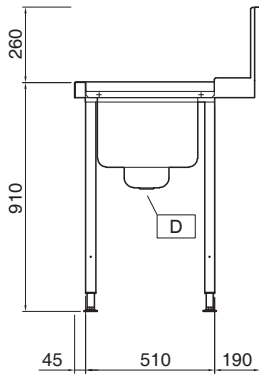

Short Form Specification

Item No.

For hood type dishwashers. Constructed in 304 AISI stainless steel with backsplash mm250h. N. 2 square 40x40mm tubular legs on height-adjustable feet. Bowl size mm500x400x250h with drain hole and strainer. Basket direction: from left to right.

Construction

- Stainless steel feet 50 mm adjustable in height to ensure that tables drain back into the dishwasher.
- 700x500x300mm bowl available upon request.
- Included splashback to prevent water spatter.
- Deep anti-drip profiles completely folded with lower edge for safe and easy cleaning.
- All surfaces smooth with polished finish.
- 40x40 mm square tubular legs in AISI 304 stainless steel.
- 304 AISI stainless steel construction throughout.

APPROVAL: _____

Front**Side****Top****Key Information:**

External dimensions, Width:

865333 (PTSBHT18L) 1800 mm

External dimensions, Depth: 745 mm

External dimensions, Height: 1170 mm

Net weight: 18 kg

Splashback Dimensions, Height: 300 mm

Basin dimensions: 500x400x300h