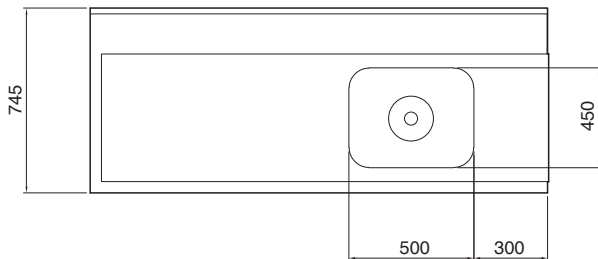

Short Form Specification

Item No.

For hood type dishwashers. Constructed in 304 AISI stainless steel with backsplash mm250h. N. 2 square 40x40mm tubular legs on height-adjustable feet. Bowl size mm500x400x250h with drain hole and strainer. Basket direction: from left to right.

Main Features

- Supplied knocked-down and easy to assemble.
- To be secured to the dishwasher and fitted to the receiving and sorting tables at the other end.
- Plain undershelves and pre-rinse units available as optional accessories.
- Designed for 500x500 mm dishwashing racks.

APPROVAL: _____

Front**Side****Top****Key Information:**

External dimensions, Width:

865333 (PTSBHT18L) 1800 mm

External dimensions, Depth: 745 mm

External dimensions, Height: 1170 mm

Net weight: 18 kg

Splashback Dimensions, Height: 300 mm

Basin dimensions: 500x400x300h